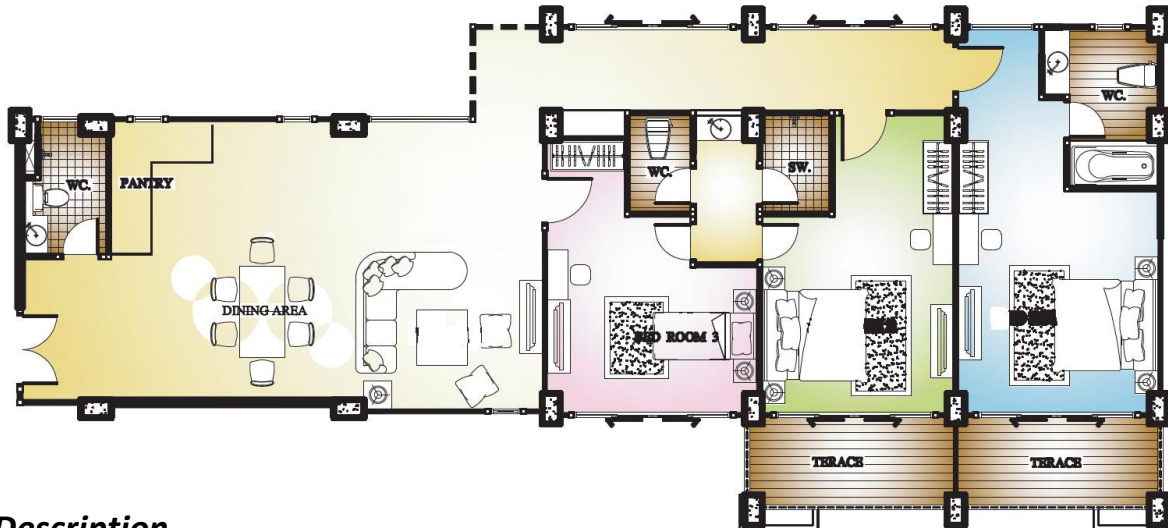

## DIAMOND

Type	Size incl. terraces	Bedroom	Price in THB
DIAMOND LANTA	174 m <sup>2</sup>	Three bedroom	6,000,000.-

### Description

The DIAMOND Lanta apartment is located on the 1<sup>st</sup> and the 2<sup>nd</sup> floor of Lanta Sport Complex Condominium.

It has great sea view towards the Andaman Sea.

### The apartment contains:

- ✓ Master bedroom – 22 m<sup>2</sup>
- ✓ Bedroom one – 18,5 m<sup>2</sup>
- ✓ Bedroom two – 17 m<sup>2</sup>
- ✓ Living room, kitchen area and hall – 70 m<sup>2</sup>
- ✓ Bathroom one – 4,5 m<sup>2</sup>
- ✓ Bathroom two – 7,5 m<sup>2</sup>
- ✓ Bathroom three – 7 m<sup>2</sup>
- ✓ Terraces – 15 m<sup>2</sup>