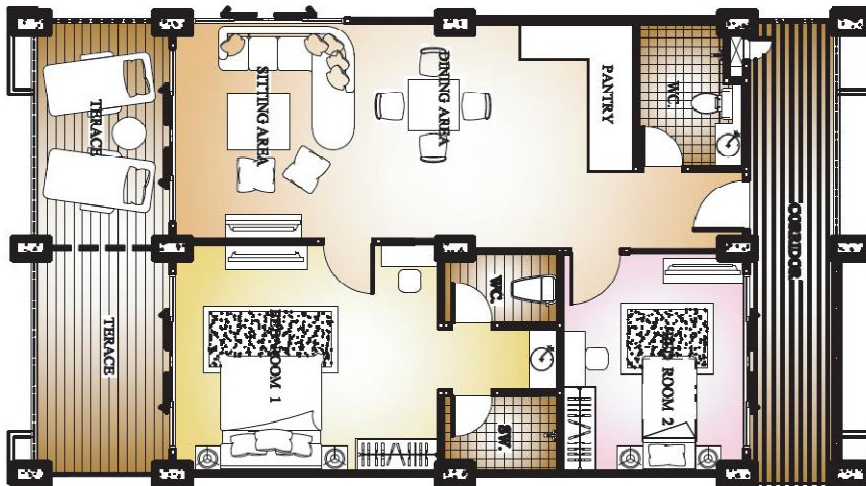

## GOLDEN

Type	Size incl. terraces	Bedroom	Investor price in THB
<b>GOLDEN LANTA</b>	99 m <sup>2</sup>	Two bedroom	<b>3,650,000.-</b>

### Description

The **GOLDEN** Lanta apartment is located on the 1<sup>st</sup> and the 2<sup>nd</sup> floor of Lanta Sport Complex Condominium.

It has great sea view towards the Andaman Sea.

### The apartment contains:

- ✓ Master bedroom – 20 m<sup>2</sup>
- ✓ Bedroom – 12,5 m<sup>2</sup>
- ✓ Living room with kitchen area – 34,5 m<sup>2</sup>
- ✓ Bathroom one – 4 m<sup>2</sup>
- ✓ Bathroom two – 6 m<sup>2</sup>
- ✓ Terraces – 15 m<sup>2</sup>