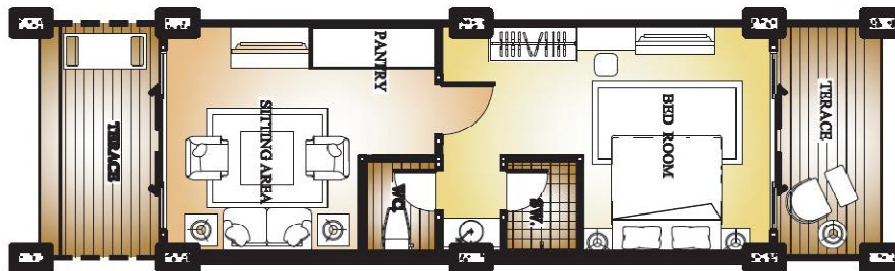

LANTA SPORT COMPLEX CONDOMINIUM

SILVER

Type	Size incl. terraces	Bedroom	Investor price in THB
SILVER LANTA	55 m ²	One bedroom	1,900,000.-

Description

The SILVER Lanta apartment is placed on the ground floor of Lanta Sport Complex Condominium.

It has great access to the pool, and terrace on both sides.

The apartment contains:

- ✓ One big bedroom – 18 m²
- ✓ Living room with kitchen area – 15 m²
- ✓ Bathroom – 7,5 m²
- ✓ Terrace on both sides – together 14,5 m²